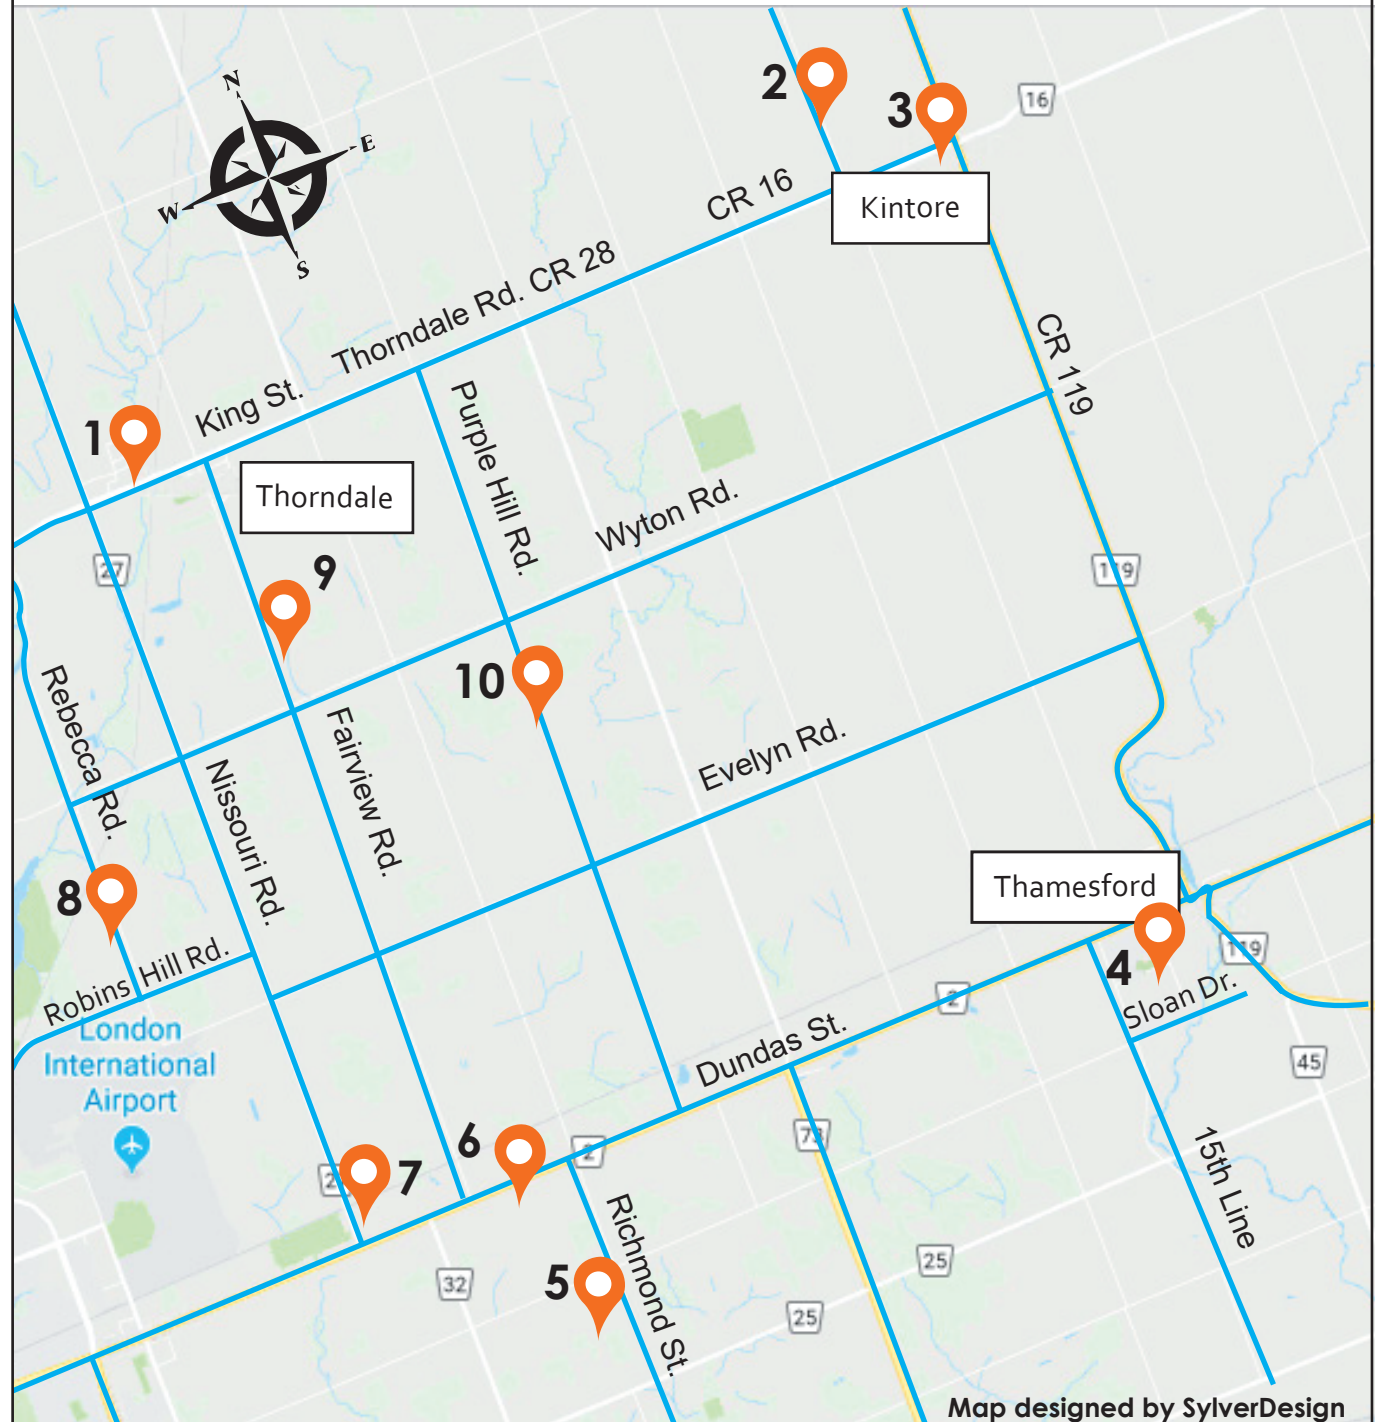

2019

- 1. The Market on King**
198 King St. Thorndale
- 2. Kintore Custom Hardwoods**
15999 15th Line, Kintore
- 3. A Stitch or 2 For You**
195927 19th Line, Kintore
- 4. Artwork by Bunny Warner**
139 Sloan Drive, Thamesford
- 5. Apple Land Station**
329 Richmond St, Thames Ctr.
- 6. Gracie's Place**
4823 Dundas St. Thames Ctr.
- 7. Ladybug Pottery**
20052 Nissouri Rd. Thorndale
- 8. Treehuggers Tree Farm & Gift Store**
20911 Rebecca Rd. Thames Ctr.
- 9. Ziraldo Alpacas**
21370 Fairview Rd. Thorndale
- 10. Edible Acres**
21083 Purple Hill Rd. Thorndale

Sat Nov. 30, 10am-5pm Sun. Dec. 1, 10am-4pm

Map designed by SylverDesign